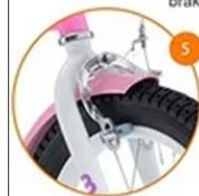

TWO BRAKE SYSTEMS
Front caliper brake & rear band brake offer double safer.